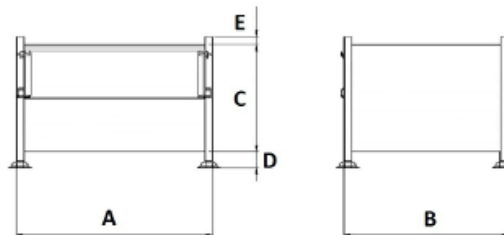

Stackable Sheet Steel Stillage 800 x 1200

Product Overview

Z/STILLAGE/SS3C

£291.00 Each

VAT and Delivery
Not Included

Specification					Capacity
Stillage Dimensions in mm					
A	B	C	D	E	600kg
1200	920	820	100	60	

- ▶ This robust stacking Steel stillage has a half drop front and capacity of 600kg and is a fully stackable stillage up to 4 high.
- ▶ The cupped stillage feet enable simple stacking of the cage pallets.
- ▶ We have our stacking box pallet stillages in stock ready for despatch on a 3 day service.