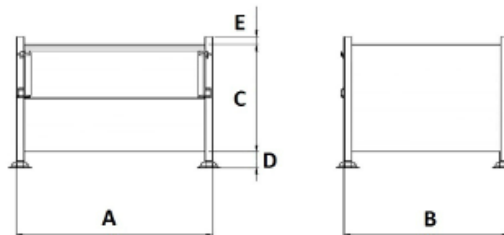

Stackable Sheet Steel Stillage 910 x 910

Product Overview

Z/STILLAGE/SS2C

£244.00 Each

VAT and Delivery
Not Included

Specification					Capacity
Stillage Dimensions in mm					
A	B	C	D	E	600kg
920	920	820	100	60	

- ▶ This robust stacking Steel stillage has a half drop front and capacity of 600kg and is a fully stackable stillage up to 4 high.
- ▶ The cupped stillage feet enable simple stacking of the cage pallets.
- ▶ We have our stacking box pallet stillages in stock ready for despatch on a 3 day service.