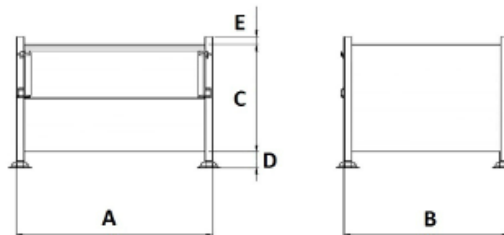

Stackable Sheet Steel Stillage 1000 x 1200

Product Overview

Z/STILLAGE/SS4C

£331.00 Each

VAT and Delivery
Not Included

Specification					Capacity
Stillage Dimensions in mm					
A	B	C	D	E	600kg
1200	1000	820	100	60	

- ▶ This robust stacking Steel stillage has a half drop front and capacity of 600kg and is a fully stackable stillage up to 4 high.
- ▶ The cupped stillage feet enable simple stacking of the cage pallets.
- ▶ We have our stacking box pallet stillages in stock ready for despatch on a 3 day service.