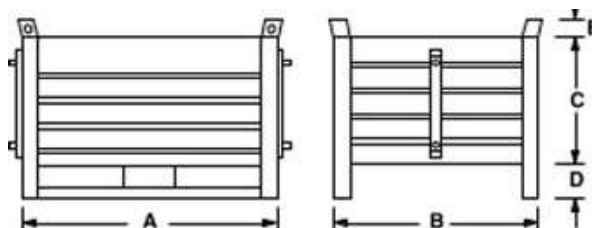

Tipping Stillages

Product Overview

Stillage SL065R

VAT and Delivery
Not Included

Specification						
Product	Stillage Dimensions in mm					Capacity
	A	B	C	D	E	
SL065R Stillage for RIB065	1000	800	500	130	60	800kg

- These are stackable stillages that with the addition of a strong steel tipping frame are transformed into dumping containers that can be emptied with a standard forklift truck.
- All our containers are available in a wide range of RAL standard colours, you can select the colour from within the options. The containers are guaranteed free from burrs, with chamfered and rounded corners to avoid injury during use.
- At Steps and Stillages we also have a complete range of accessories designed to integrate with our stillages. These include; card holders, identification plates, frames on wheels and removable lids for stillages